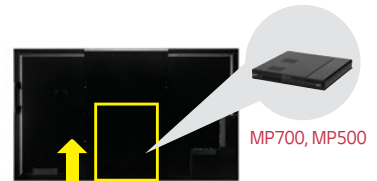

Hybrid Type Media Player